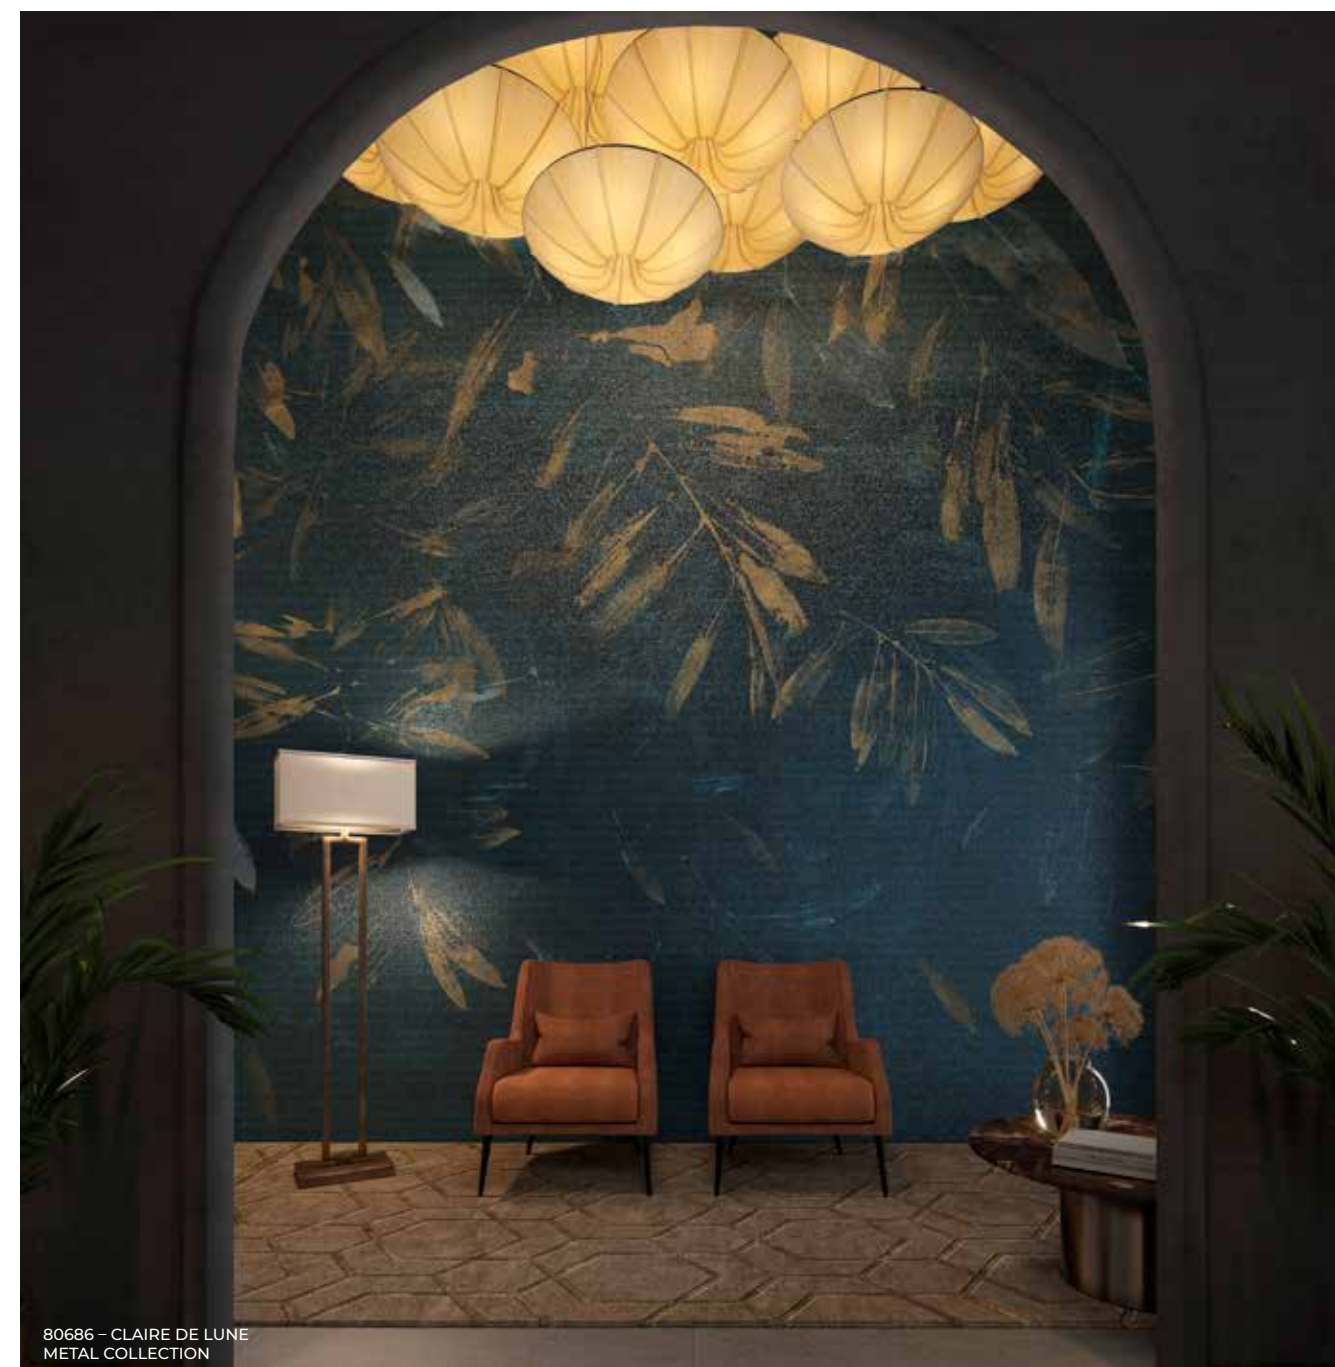

80930 - AGORÀ
HELLENIAL COLLECTION

80764 - JAPAN FOREST
METAL COLLECTION

80278 - KINTSUGI
METAL COLLECTION

80535 - CARILLON
METAL COLLECTION

80686 - CLAIRE DE LUNE
METAL COLLECTION

New Designs Every Week

Not only new designs to discover, but new designs to discover every week. Tecnografica releases the creativity of its talented designers, who express their potential through innovative designs, thought up for every style and always updated with the current trends. Tecnografica can offer solutions for every kind of environment, always maintaining total freedom in planning and personalizing.